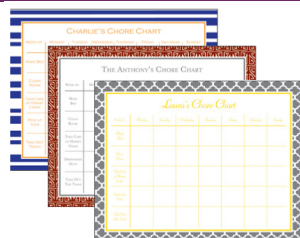

2x winner for
Product Innovation

Mommy Cards

Set of 25 for \$19.95
Page 9 of catalog

Note Cube

\$29.95
Product #11078

Platter

\$39.95
Product #11041

Recipe Cards

Set of 12 for \$19.95
Page 12 of catalog

Self-Inking Stamp

\$44.95
Page 29 of catalog

Weekly Planner

\$32.95
Pad: Page 11 of catalog
Dry Erase: Product #11163

Wine Tags

Set of 12 for \$19.95
Page 13 of catalog